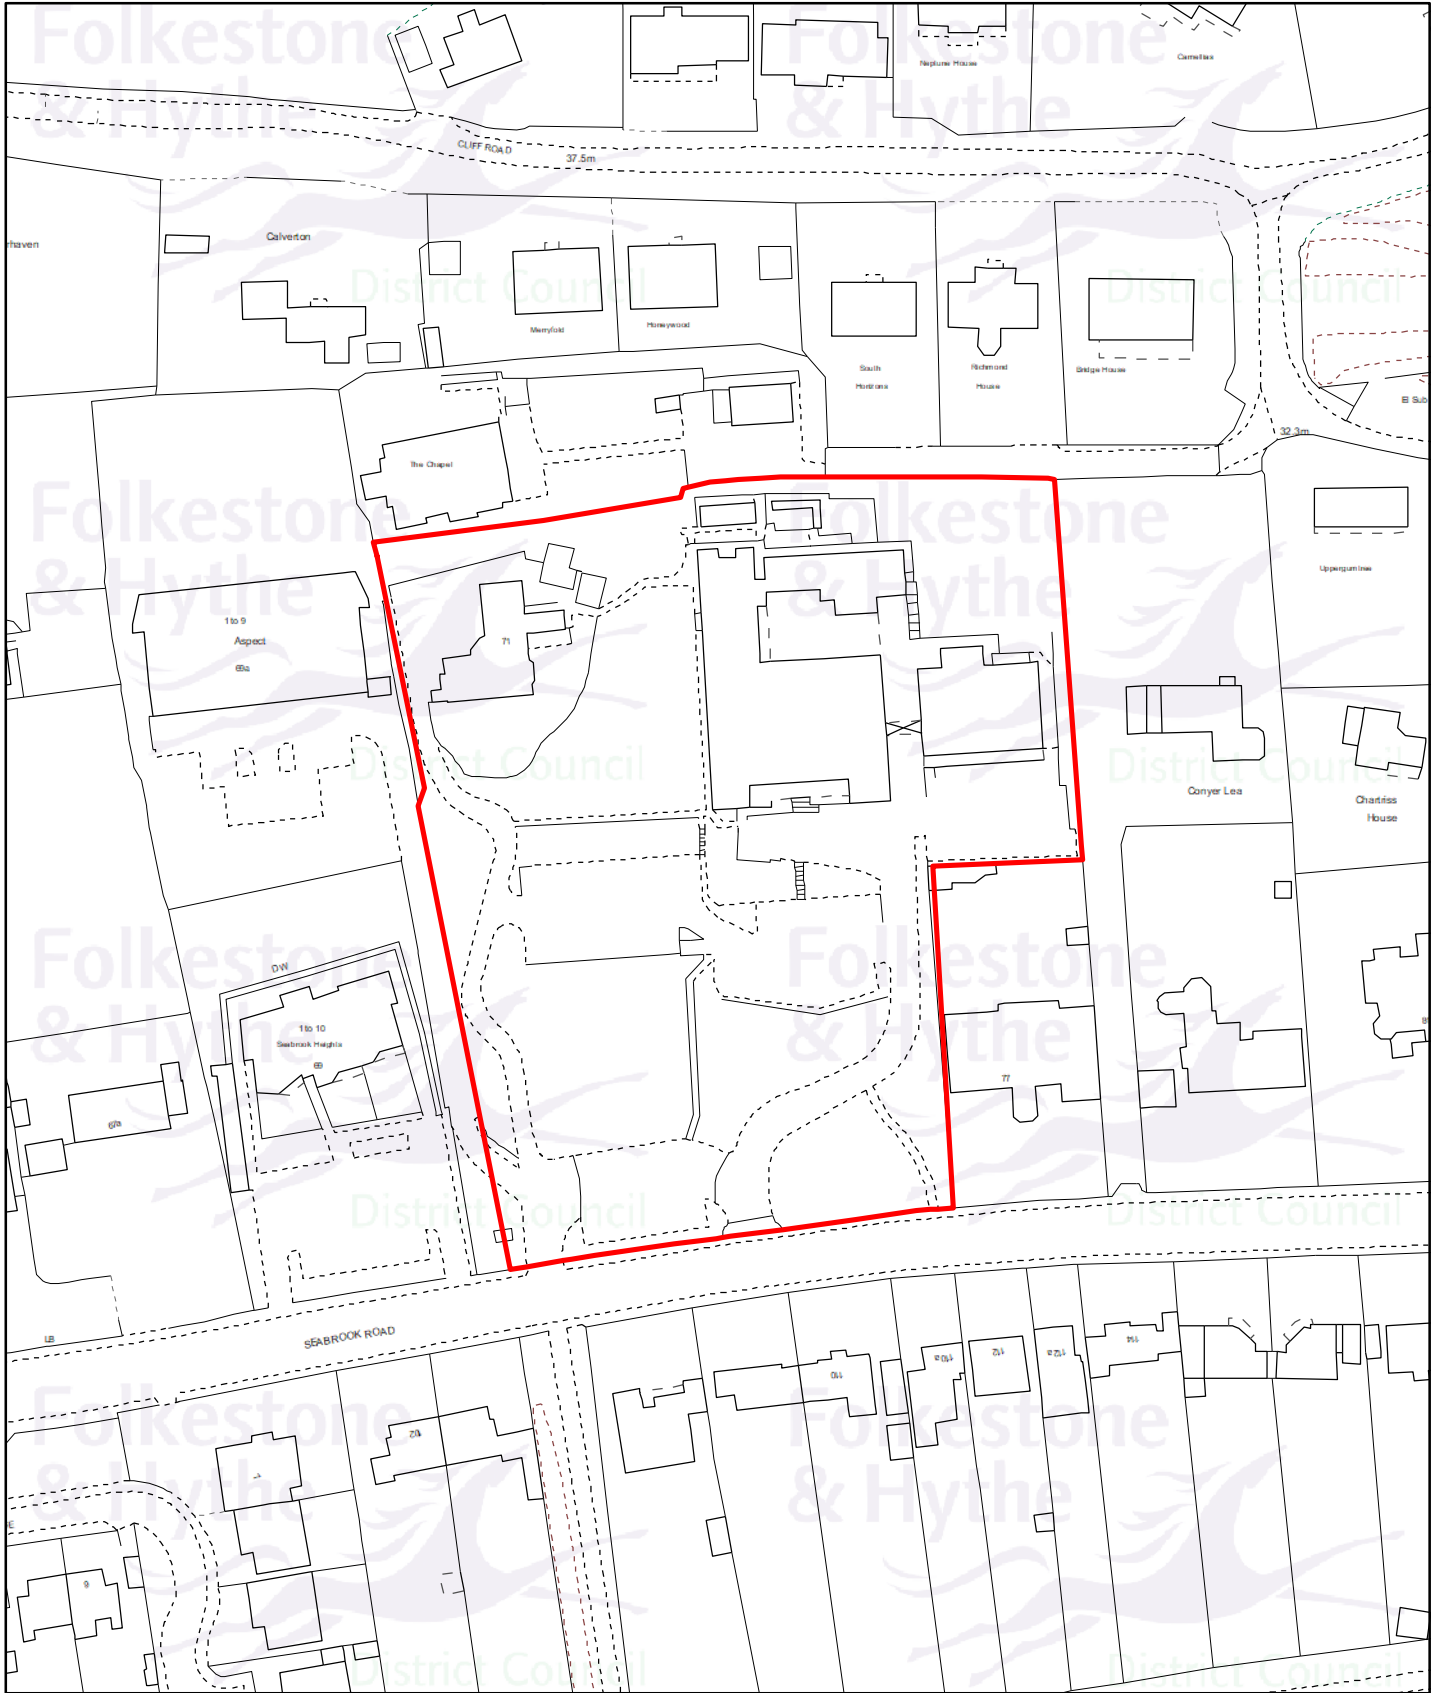

22/1990/FH - 71 - 73 Seabrook Road, Hythe, Kent, CT21 5BU

Drawn date:
22 Sep 2023

Drawn by:
Brian Harper

Drawing ref:
1734/COM/TG

Contains Ordnance Survey data
© Crown copyright and database right
Folkestone & Hythe District Council AC0000821403 - 2023

Drawn at 1:1,250 on A4